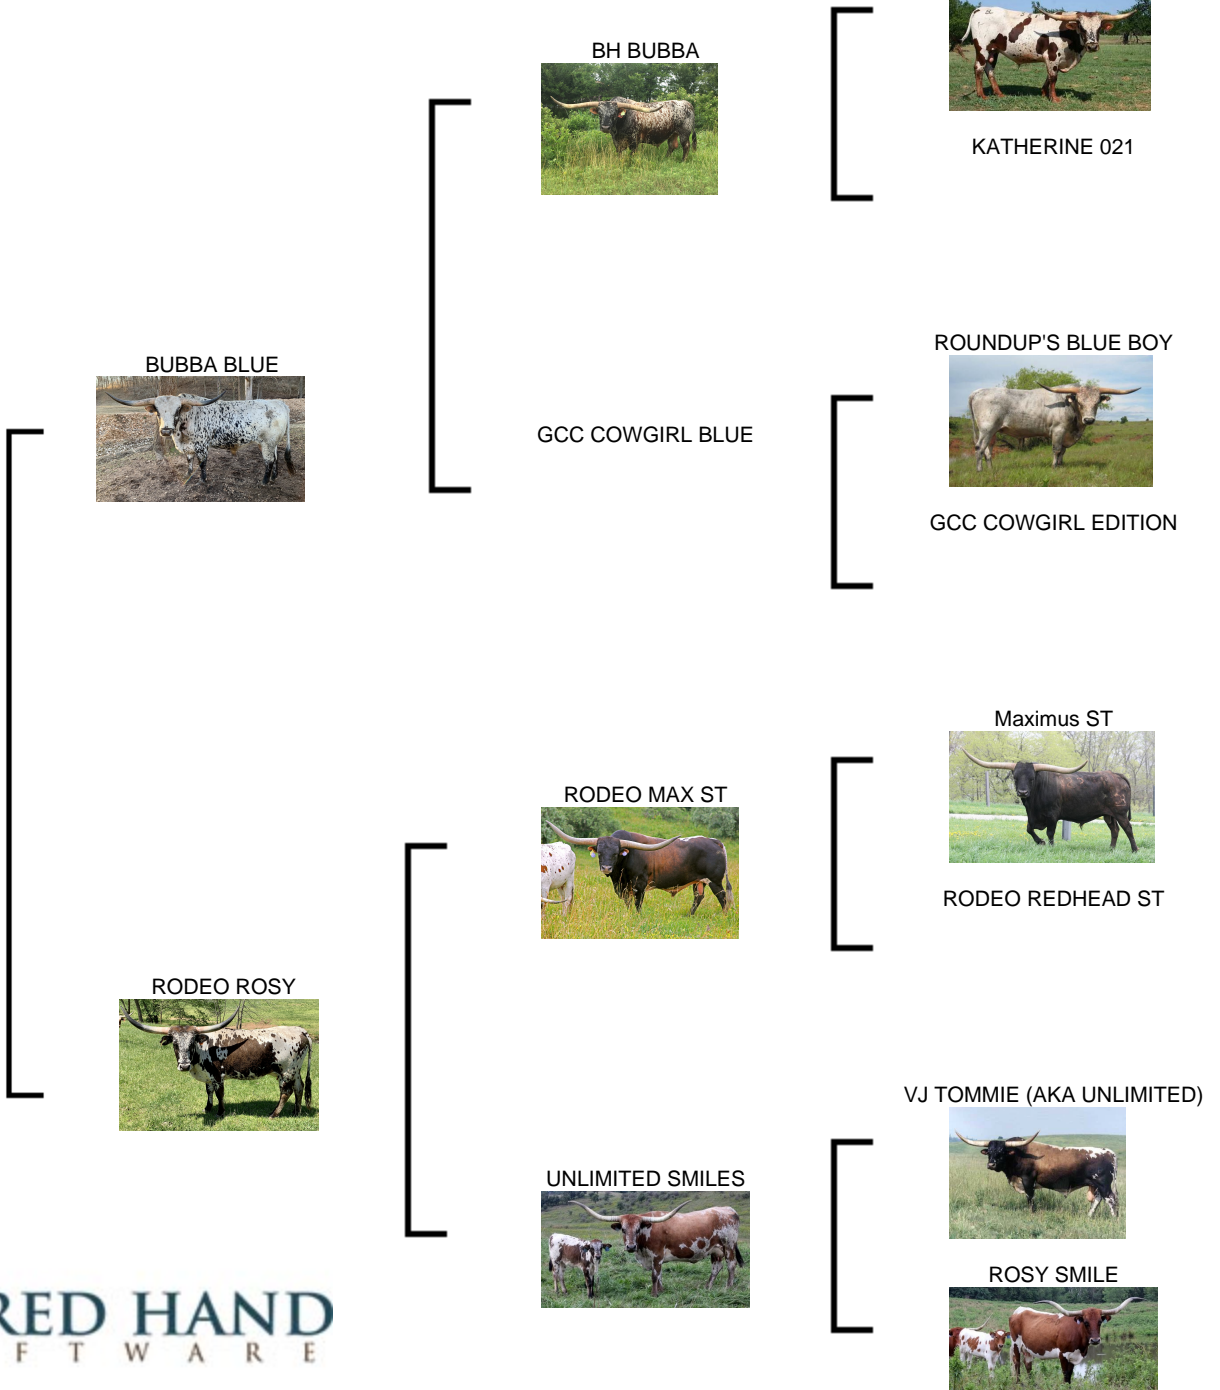

**Rosie's Rodeo Queen**

**Date of Birth:** 02/28/2021  
**Registration 1:** CI332066  
**Breeder:** Beaver Branch Cattle Co.  
**Owner:** Beaver Branch Cattle Co.

*Courtesy of Beaver Branch Cattle Co*

Wow! She's a beauty! White with tri colored speckles, she's going to have it all. Thank You Tom and Mindy Cooper for purchasing Layla.

Rosie's Rodeo Queen

BUBBA BLUE

BH BUBBA

BRAZOS CHEX

KATHERINE 021

ROUNDUP'S BLUE BOY

GCC COWGIRL EDITION

GCC COWGIRL BLUE

Maximus ST

RODEO REDHEAD ST

RODEO MAX ST

RODEO ROSY

VJ TOMMIE (AKA UNLIMITED)

ROSY SMILE