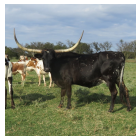

Courtesy of Beaver Branch Cattle Co

**RIO STAR 41/8**

**Date of Birth:** 04/15/2018  
**Registration 1:** CI318786  
**Breeder:** Charles Castro  
**Owner:** Beaver Branch Cattle Co.

Very attractive black and white! She's got the body, color and horn.

**TTT:** 71.2500 on 04/20/2024

RIO STAR 41/8

RIO DIEGO

BLACK STAR 32/2

JP RIO GRANDE

BARSUBAS BLACK VELVET

KING RIO 164/7

REBS STAR 45/9