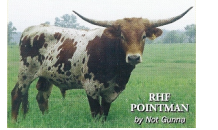

RHF POINT MAN