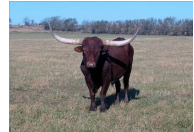

JUMANGEE ET 58