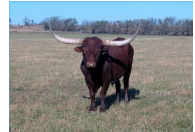

JUMANGEE ET 58